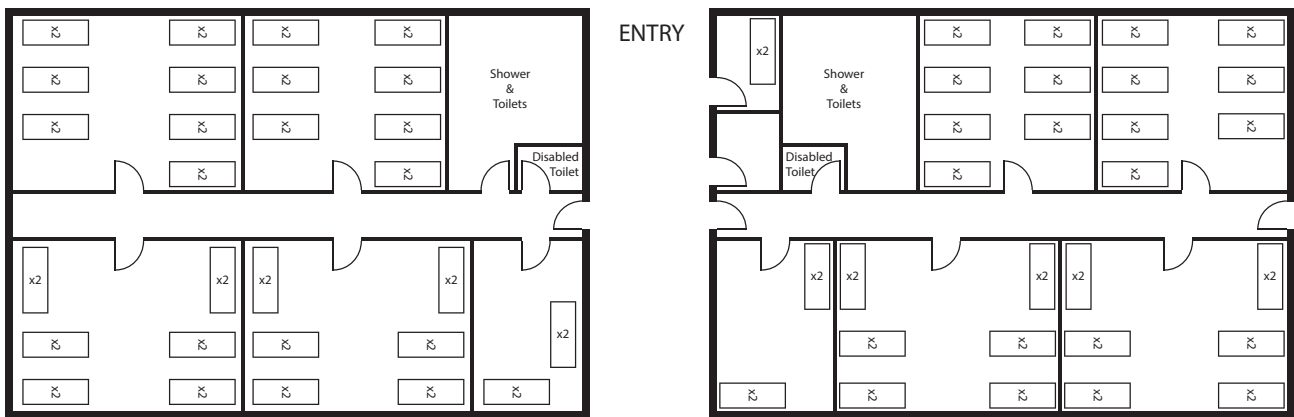

ACCOMMODATION LAYOUT

CAMP NORTH PINE Cabin

-  Disability access compliant
-  114
-  10
-  9
-  1